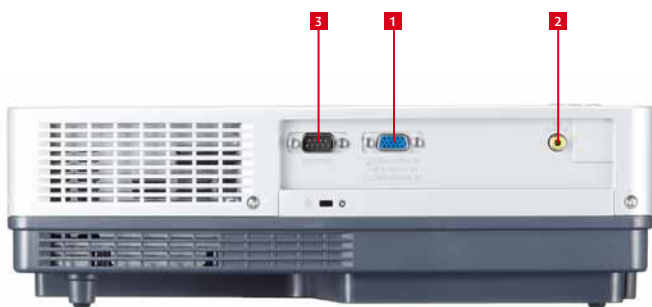

Connectivity

1. **1 Mini D-Sub 15-pin:** Analogue RGB Input 1 / Component Input (with optional adapter cable) / S-Video Input (with optional adapter cable) / SCART RGB Input (with optional adapter cable).
2. **2 RCA x1:** Composite Video Input.
3. **3 Mini D-Sub 9-pin:** Control Port (RS-232c).

Canon Inc.
canon.com
Canon Europe
canon-europe.com

Canon Europe Ltd
3 The Square, Stockley Park
Uxbridge, Middlesex
UB11 1ET UK

English Edition
© Canon Europa N.V., 2012